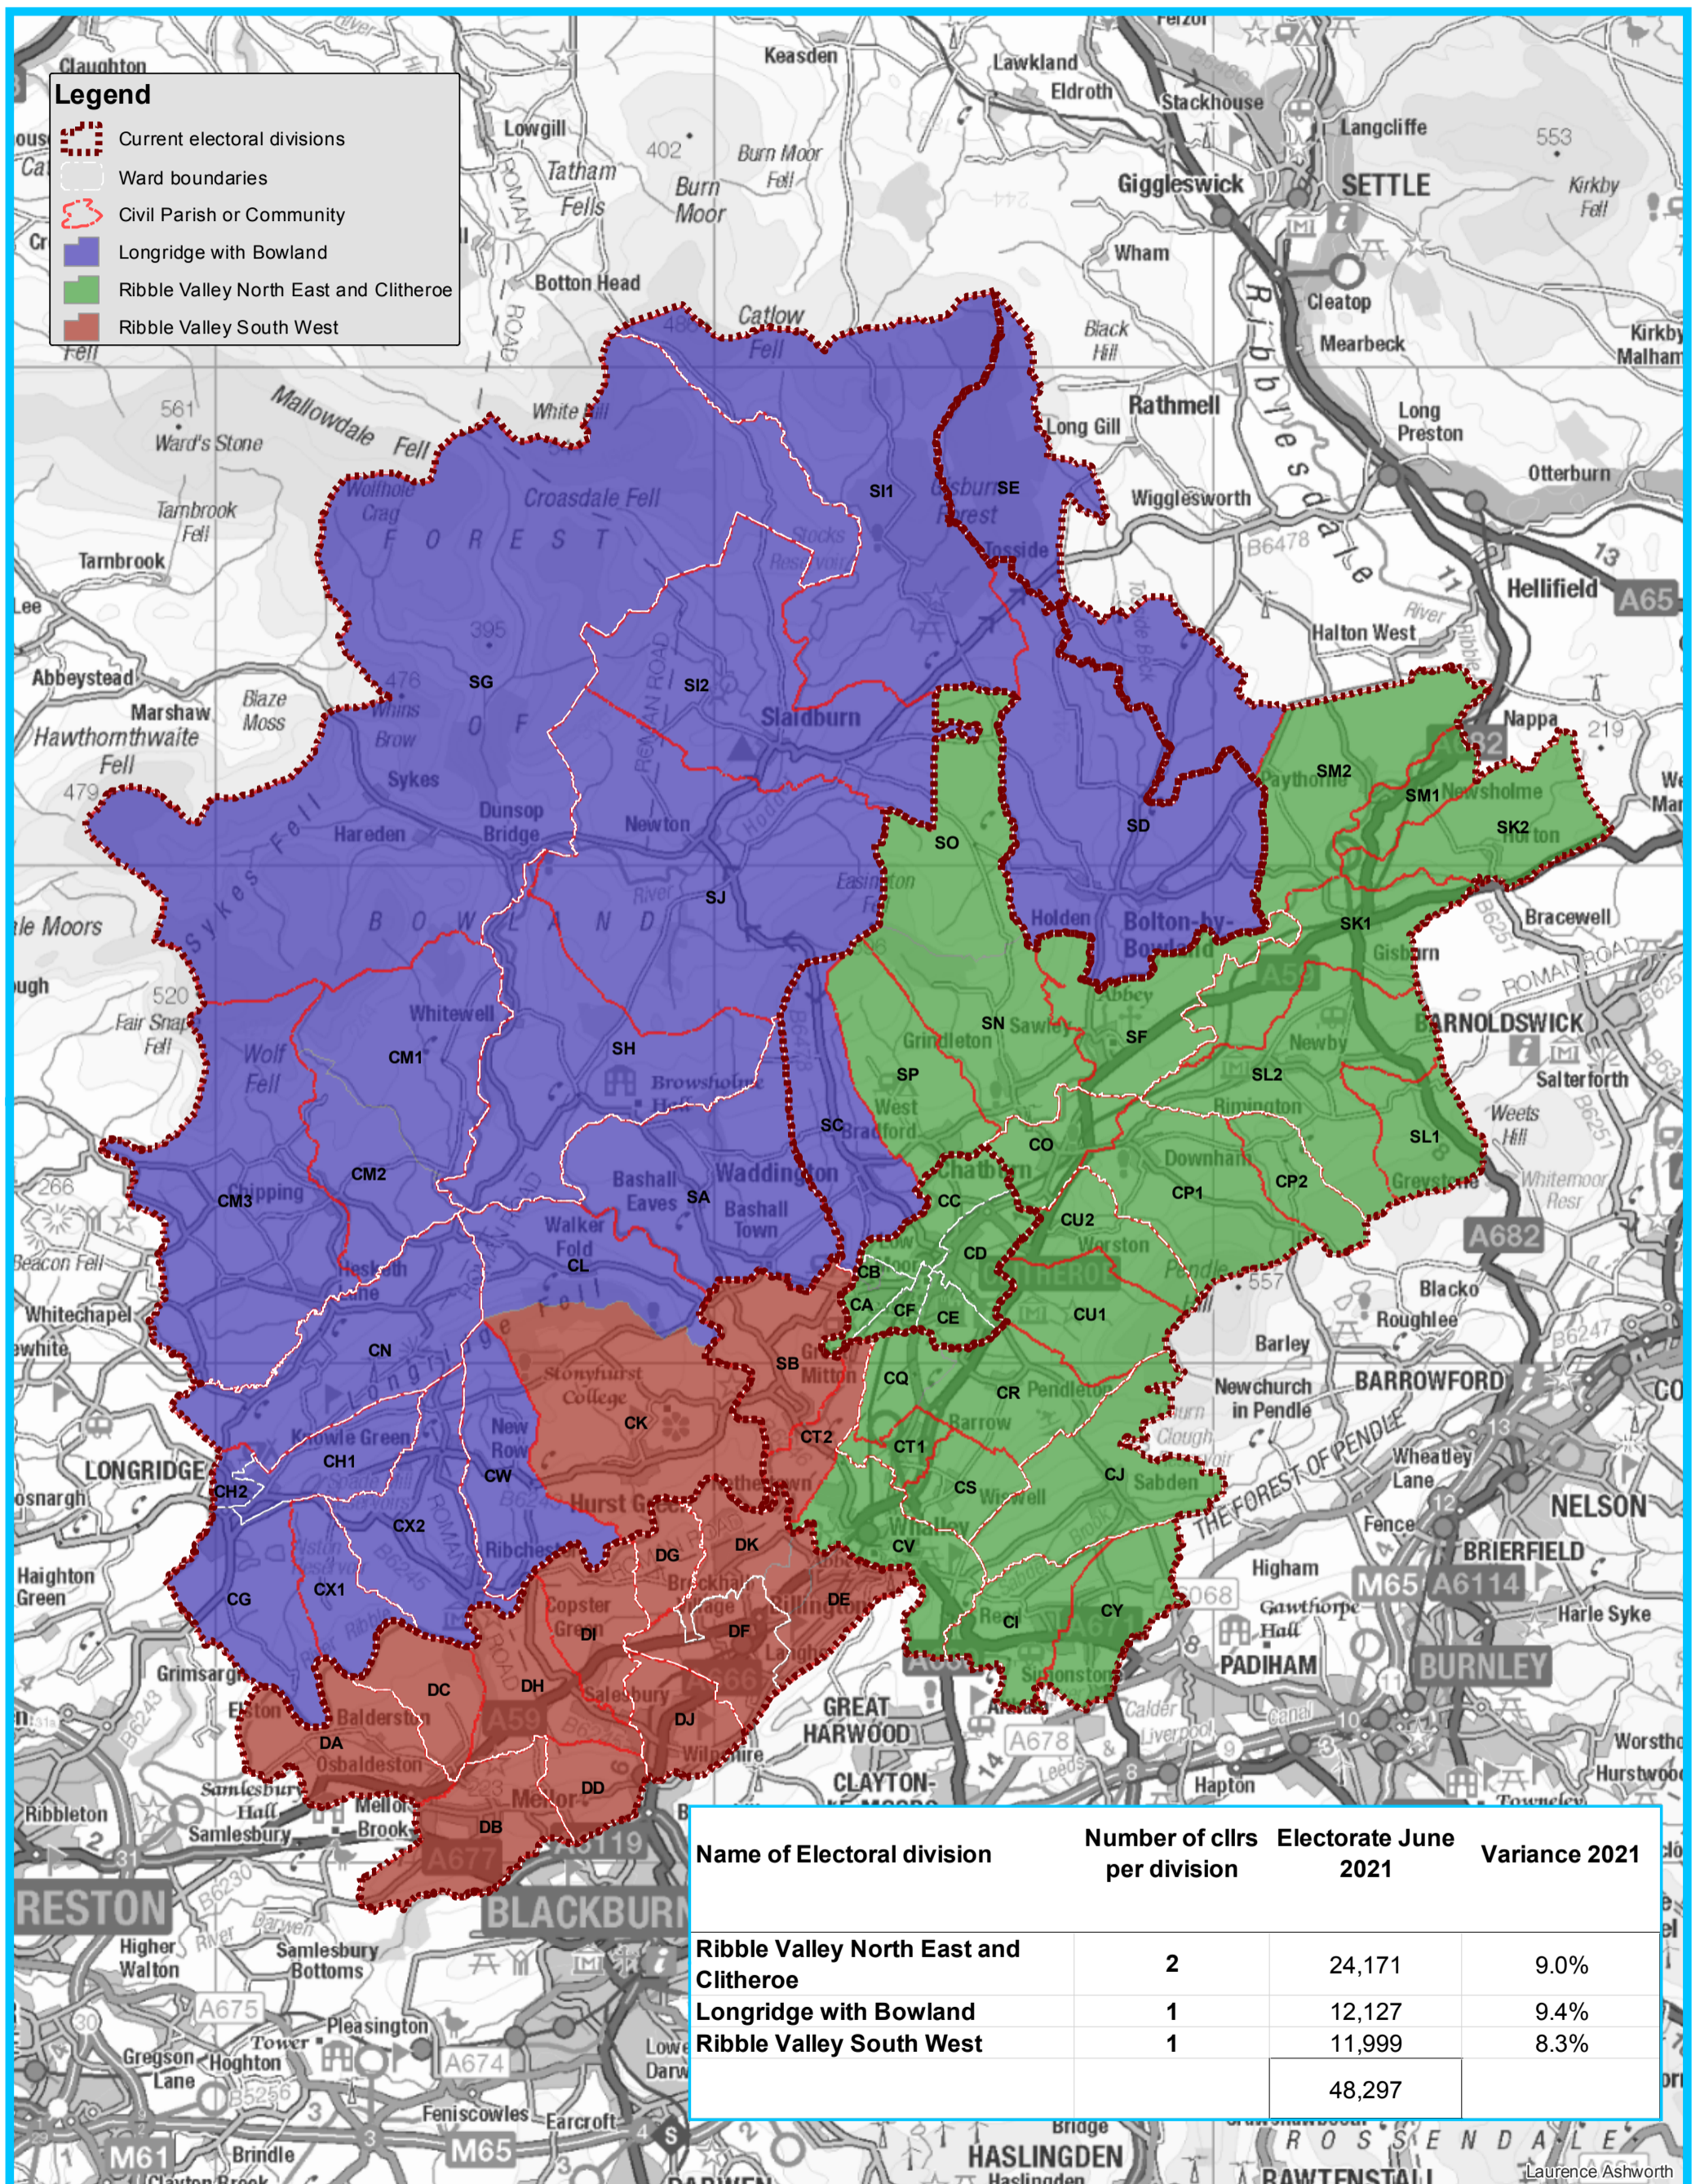

Ribble Valley: Political Governance Working Group Proposal 2

Laurence Ashworth